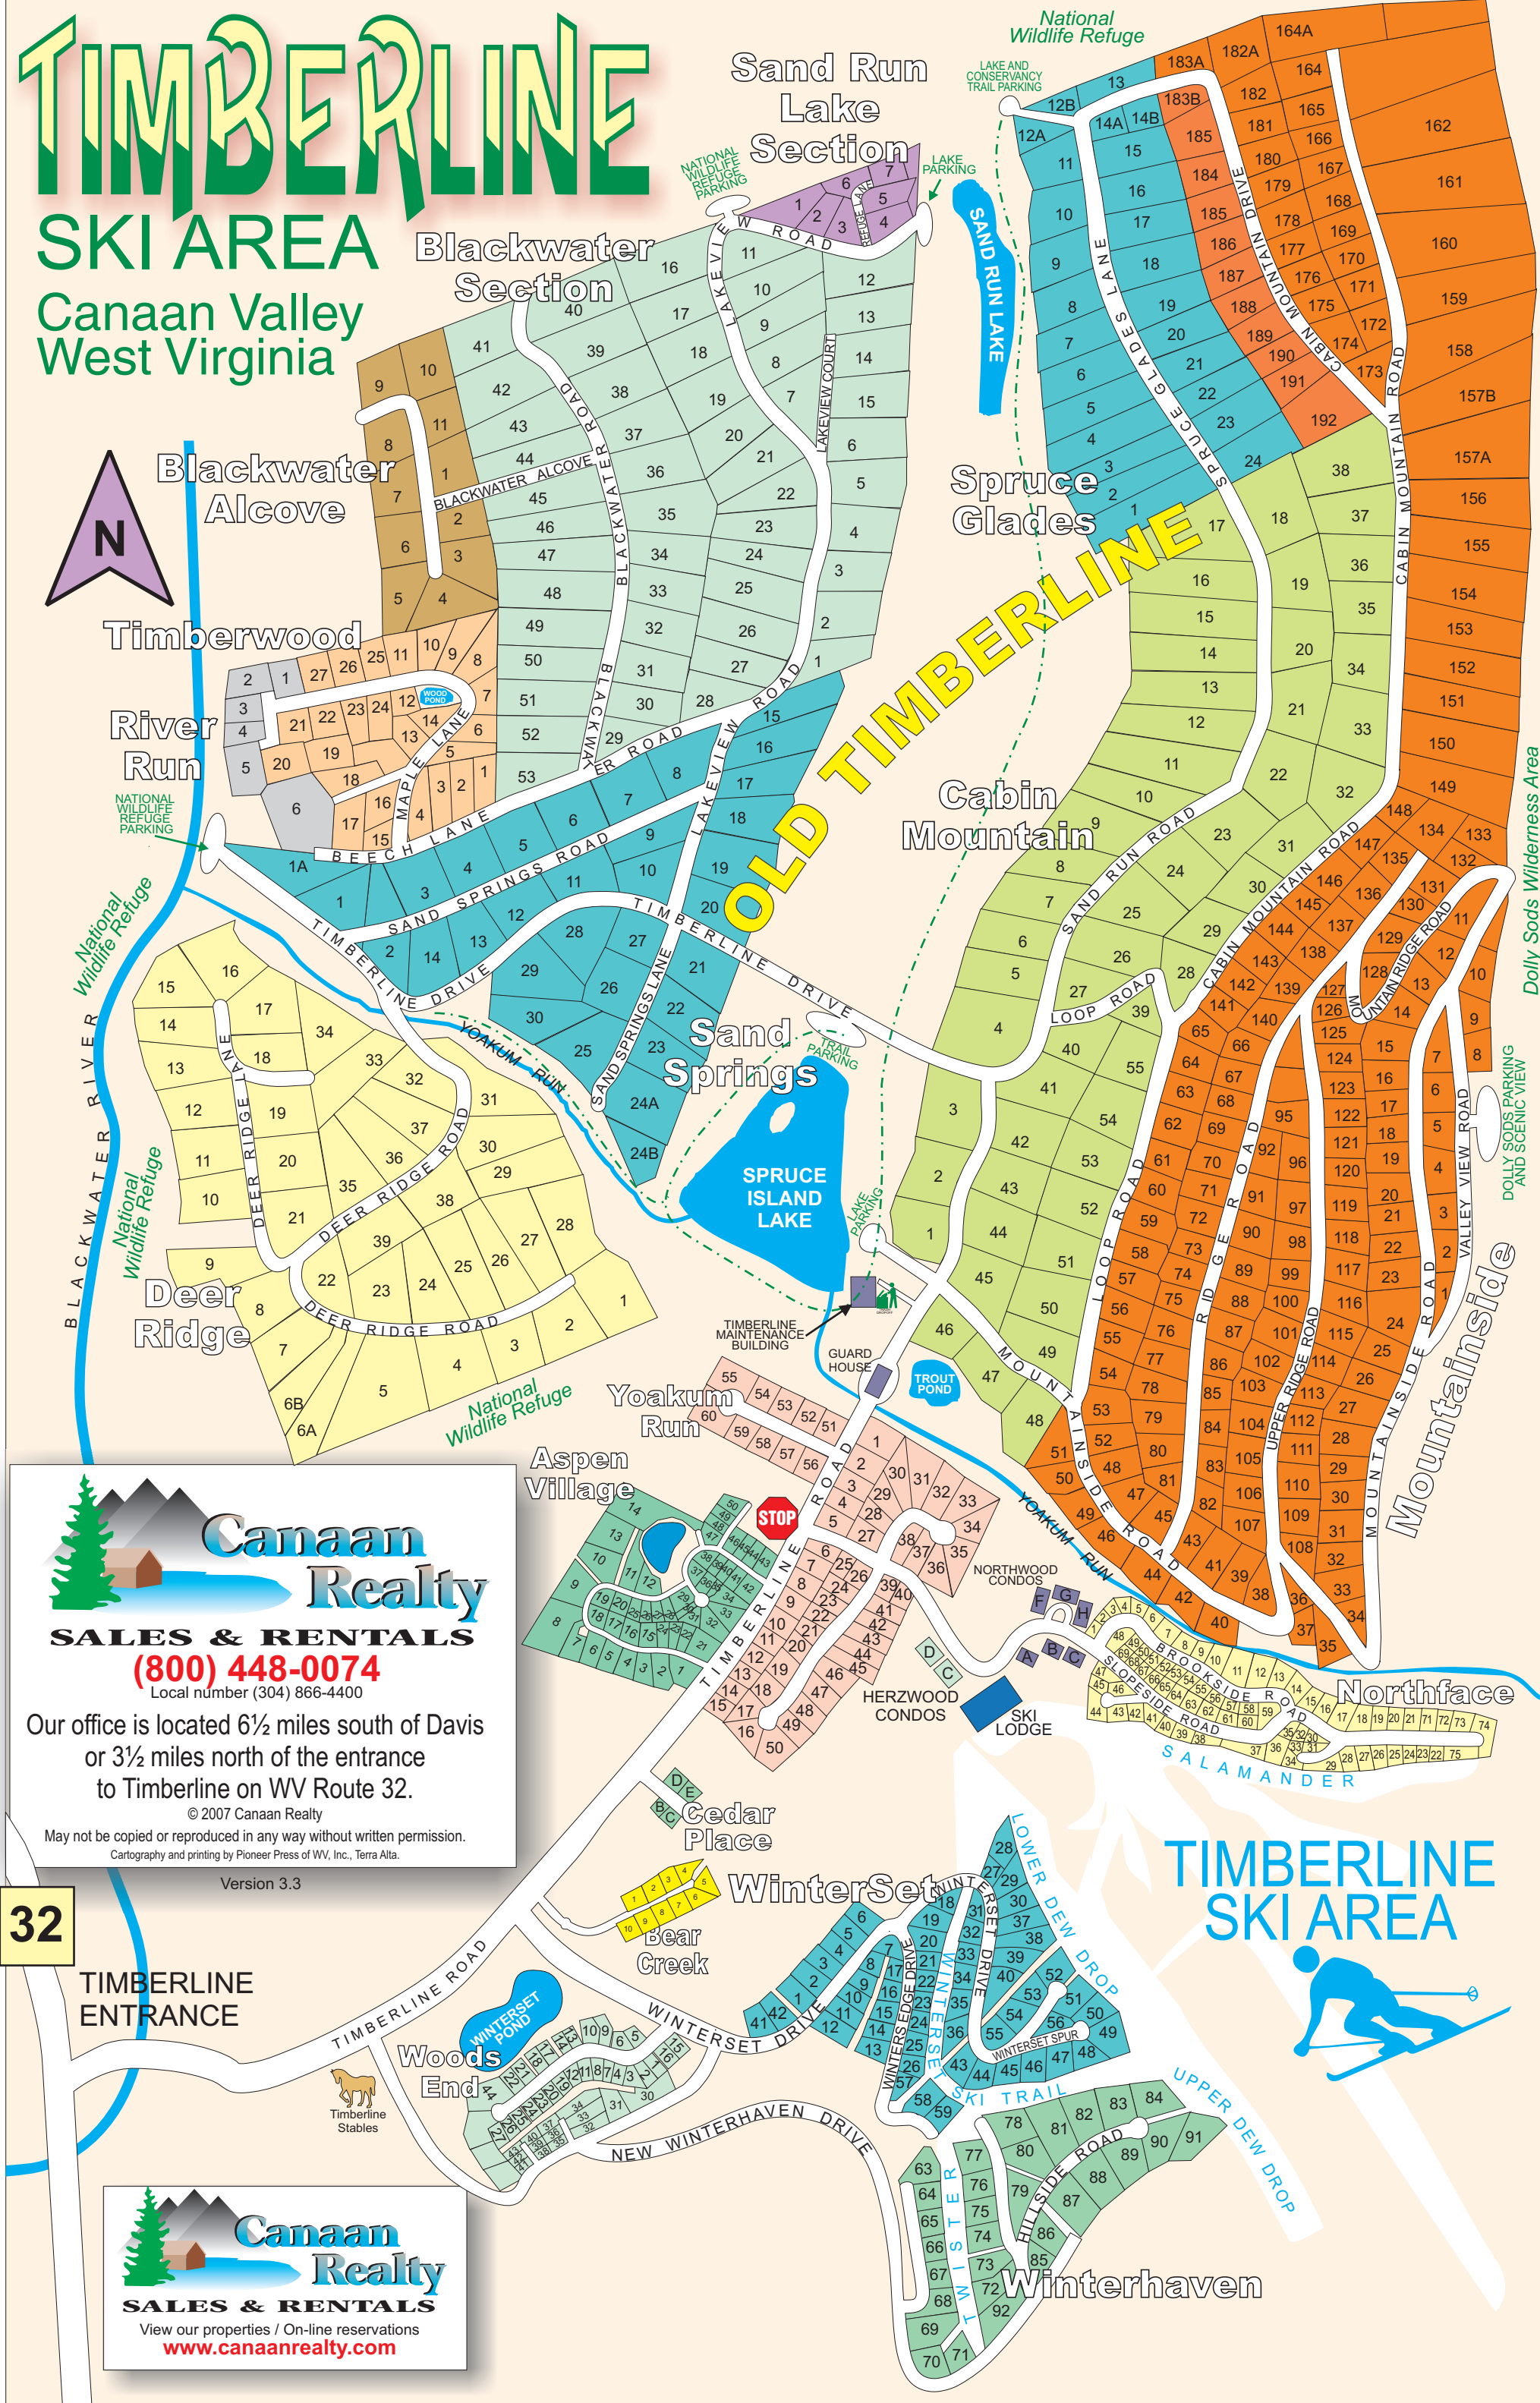

TIMBERLINE

SKI AREA

Canaan Valley
West Virginia

Canaan Realty
SALES & RENTALS
(800) 448-0074
Local number (304) 866-4400

Our office is located 6½ miles south of Davis or 3½ miles north of the entrance to Timberline on WV Route 32.

© 2007 Canaan Realty
May not be copied or reproduced in any way without written permission.
Cartography and printing by Pioneer Press of WV, Inc., Terra Alta.

Version 3.3

32

TIMBERLINE ENTRANCE

Canaan Realty
SALES & RENTALS
View our properties / On-line reservations
www.canaanrealty.com

TIMBERLINE SKI AREA

Winterhaven